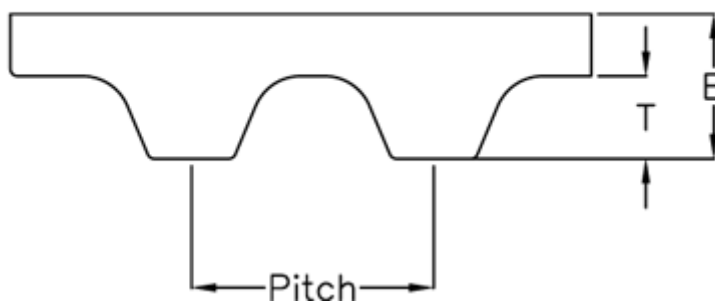

Article number: 602776231353

Description: Gates Timing Belt Synchropower PU 16 T10 1350

Measures

| | |
|-----------------|------------------|
| Height B mm | = 4.5 |
| Height T mm | = 2.5 |
| Length | = 1350 |
| Number of teeth | = 135 |
| Pitch | = 10 |
| Type | = PU 16 T10 1350 |
| Width | = 16 |